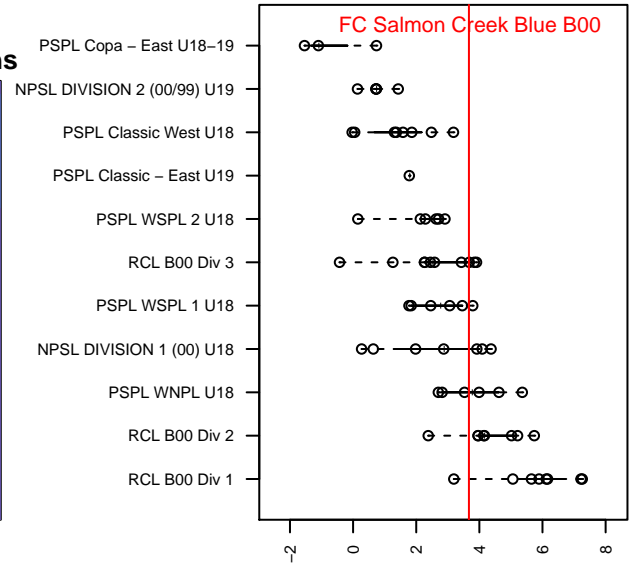

# FC Salmon Creek Blue B00

Futbol Club Salmon Creek  
 Salmon Creek, WA  
 B00 total strength=1656  
 attack=28.1 defense=13.4  
 fall league = PTT B00 BHS  
 notes= Juventus

alt names used:  
 FCSC 00B Blue

Venues played:  
 2017 PCU Summer Classic HS Silver  
 2017 Mt Hood Challenge U19 Silver  
 2017 Summer Slam Gold/Silver  
 2017 PTT B00 BHS  
 2017 Founders Cup B99 Div A

**FC Salmon Creek Blue B00**  
 Dots are actual minus expected GF (blue circles) and GA (red triangles).  
 Blue line is smoothed change in attack strength. Red is smoothed change in defense strength.

**attack and defense variance (black dot)  
relative to other teams  
and top 10 in region**

**attack and defense rating  
relative to others at age  
and all opponents in last 13 months**

**Performance relative to 13 month average**